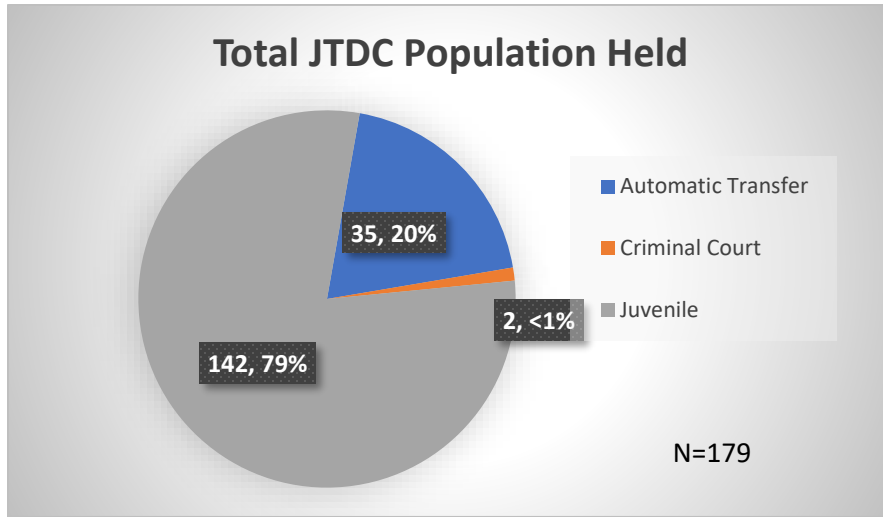

Daily Data Dashboard – August 23, 2023
Demographics for JTDC Population
Wednesday Morning Midnight Count

Total # of probation Involved youth¹: 1,296

¹ Probation Active: Any youth who is pending sentencing with an active social history, has been formally placed on probation or supervision with Cook County Juvenile Probation on the date of the report.

*Age, Gender and Race for Criminal Court population (N=2) is not represented in this report.

Data sources: cFive Supervisor – Probation Population and RMIS – JTDC Population

Daily Data Dashboard – August 23, 2023
Demographics for JTDC Population
Wednesday Morning Midnight Count