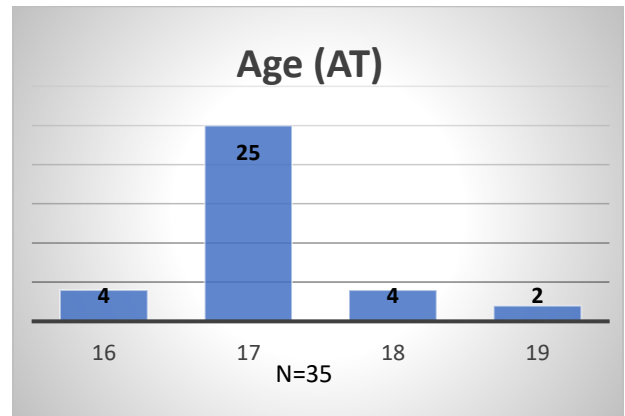

Daily Data Dashboard – August 23, 2023
Demographics for JTDC Population
Wednesday Morning Midnight Count

Total # of probation Involved youth¹: 1,296

¹ Probation Active: Any youth who is pending sentencing with an active social history, has been formally placed on probation or supervision with Cook County Juvenile Probation on the date of the report.

*Age, Gender and Race for Criminal Court population (N=2) is not represented in this report.

Data sources: cFive Supervisor – Probation Population and RMIS – JTDC Population

Daily Data Dashboard – August 23, 2023
Demographics for JTDC Population
Wednesday Morning Midnight Count