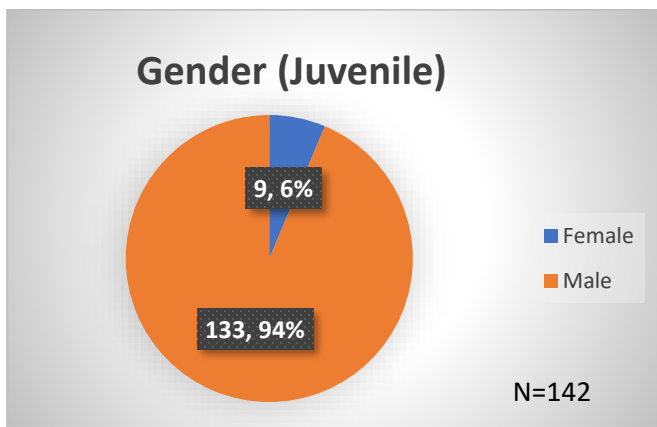

Daily Data Dashboard – August 23, 2023
Demographics for JTDC Population
Wednesday Morning Midnight Count

Total # of probation Involved youth¹: 1,296

¹ Probation Active: Any youth who is pending sentencing with an active social history, has been formally placed on probation or supervision with Cook County Juvenile Probation on the date of the report.

*Age, Gender and Race for Criminal Court population (N=2) is not represented in this report.

Data sources: cFive Supervisor – Probation Population and RMIS – JTDC Population

Daily Data Dashboard – August 23, 2023
Demographics for JTDC Population
Wednesday Morning Midnight Count