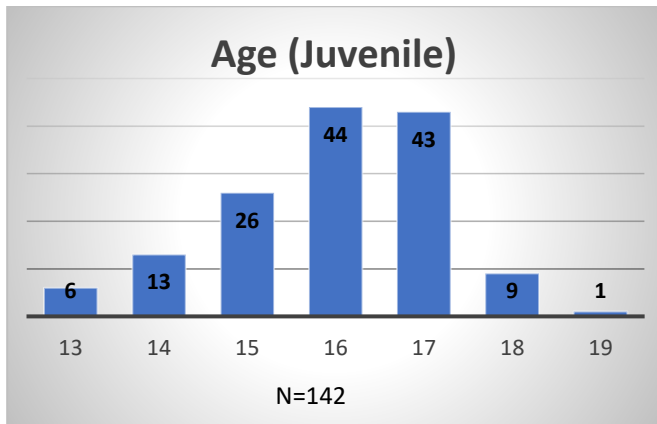

Daily Data Dashboard – August 23, 2023
Demographics for JTDC Population
Wednesday Morning Midnight Count

Total # of probation Involved youth¹: 1,296

¹ Probation Active: Any youth who is pending sentencing with an active social history, has been formally placed on probation or supervision with Cook County Juvenile Probation on the date of the report.

*Age, Gender and Race for Criminal Court population (N=2) is not represented in this report.

Data sources: cFive Supervisor – Probation Population and RMIS – JTDC Population

Daily Data Dashboard – August 23, 2023
Demographics for JTDC Population
Wednesday Morning Midnight Count