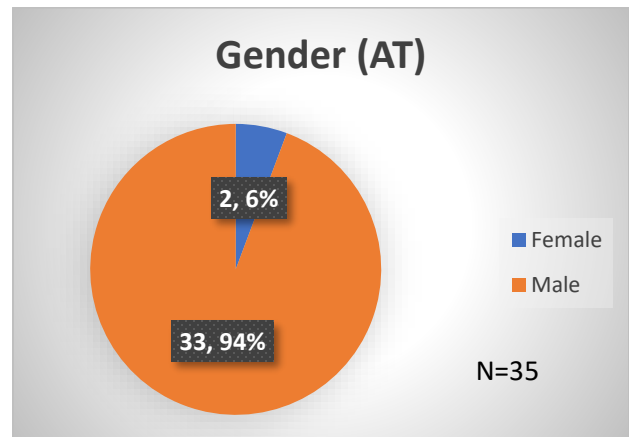

Daily Data Dashboard – August 23, 2023
Demographics for JTDC Population
Wednesday Morning Midnight Count

Total # of probation Involved youth¹: 1,296

¹ Probation Active: Any youth who is pending sentencing with an active social history, has been formally placed on probation or supervision with Cook County Juvenile Probation on the date of the report.

*Age, Gender and Race for Criminal Court population (N=2) is not represented in this report.

Data sources: cFive Supervisor – Probation Population and RMIS – JTDC Population

Daily Data Dashboard – August 23, 2023
Demographics for JTDC Population
Wednesday Morning Midnight Count